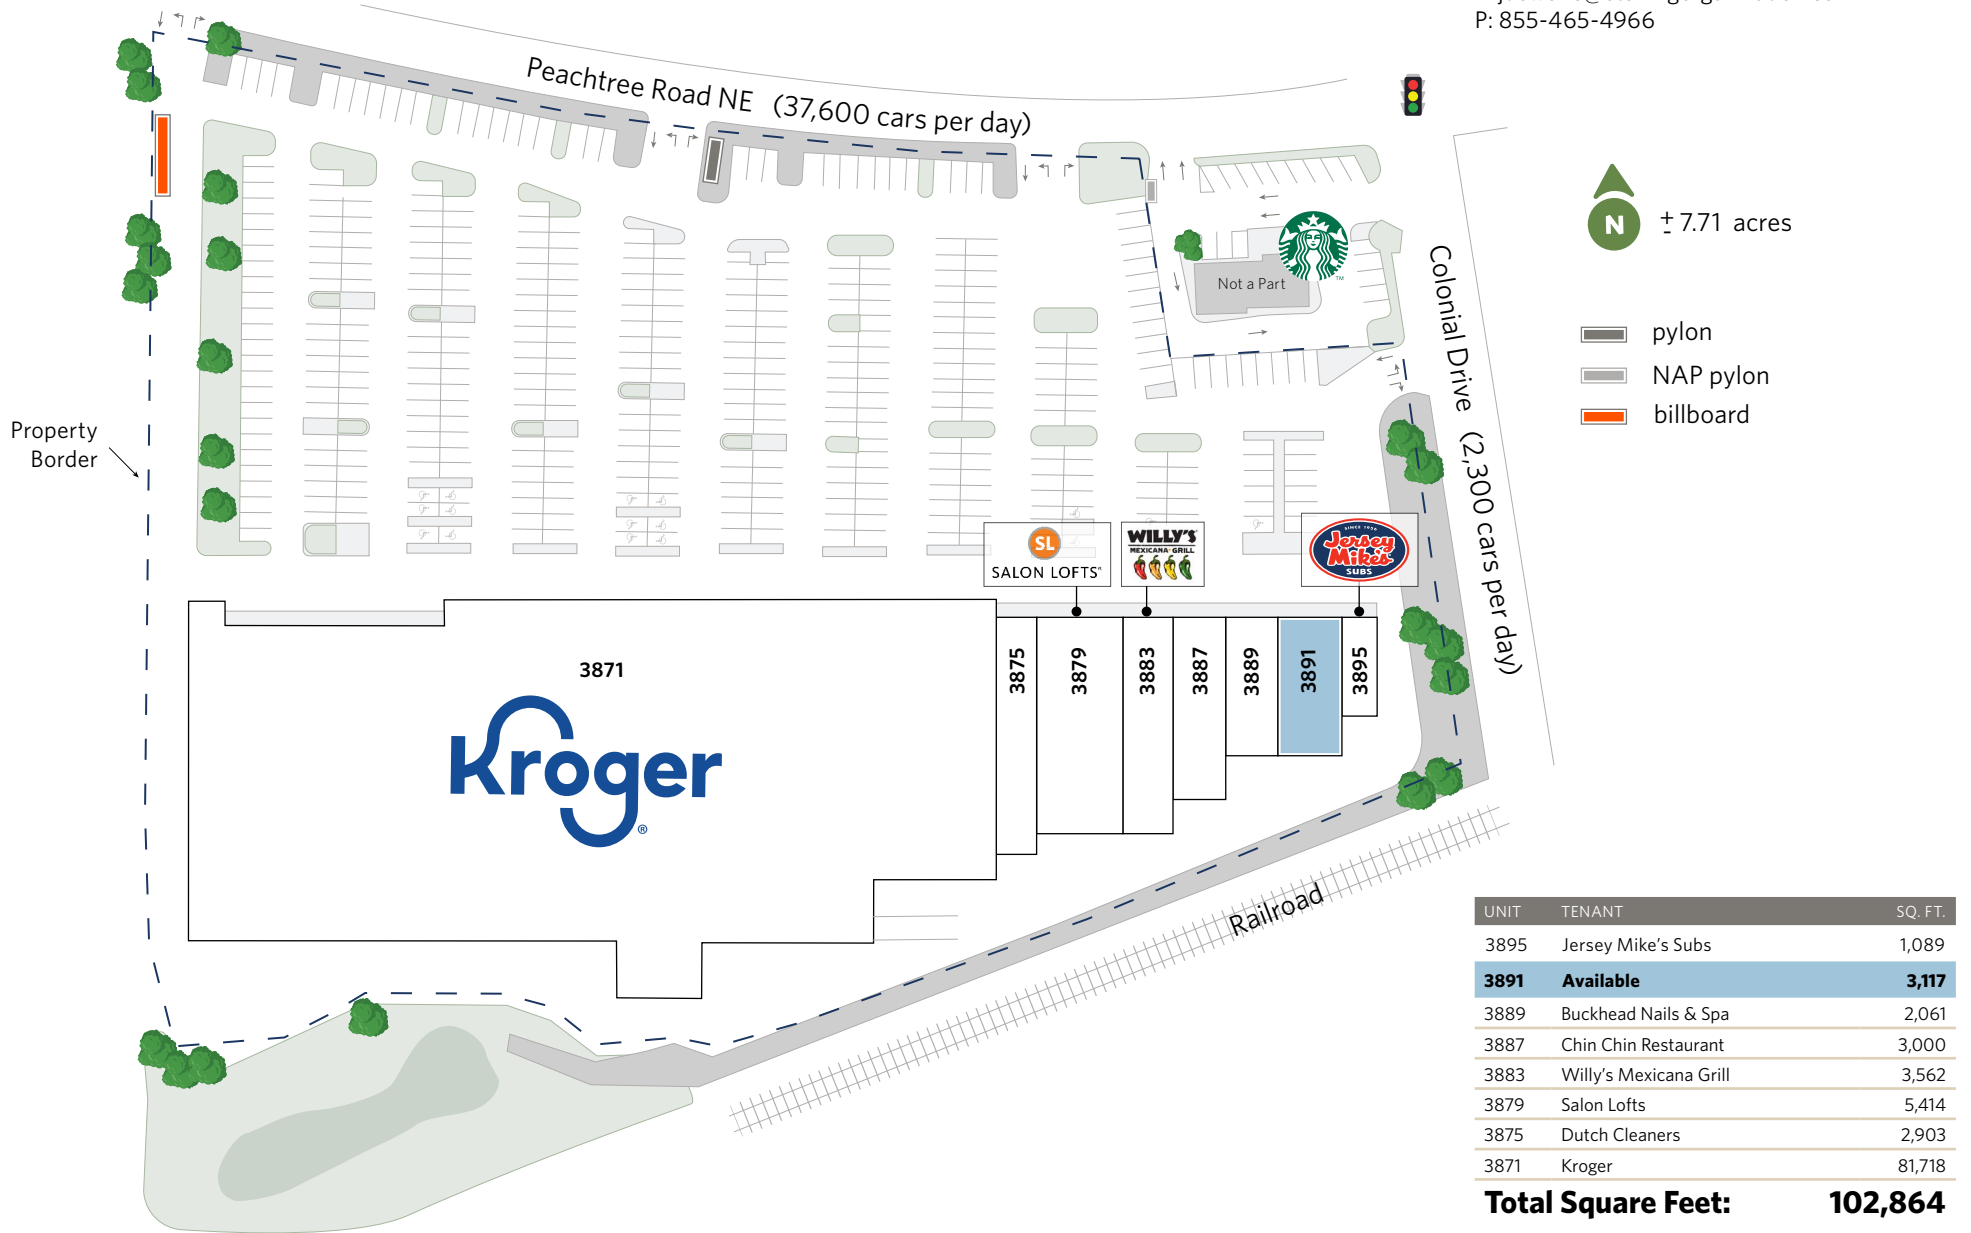

# MARKETPLACE AT BUCKHEAD

3871-3895 Peachtree Road NE, Atlanta, GA 30319

For information:

**John DeWolfe**

E: [jdewolfe@sterlingorganization.com](mailto:jdewolfe@sterlingorganization.com)

P: 855-465-4966

- pylon
- NAP pylon
- billboard